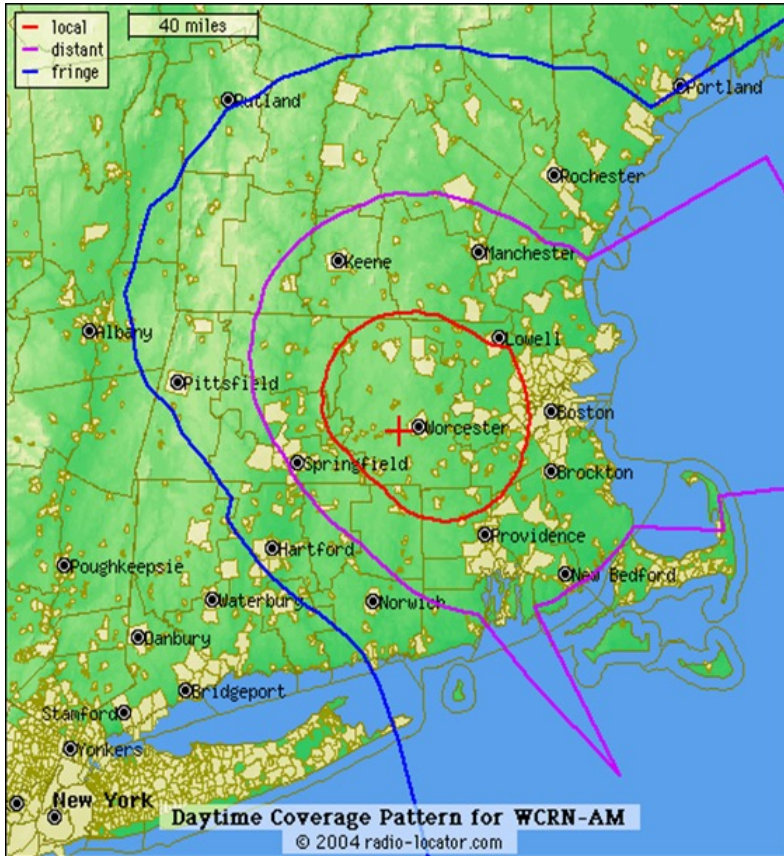

50,000 watts from Worcester to Boston.

wcnradio.com • 276 Turnpike Rd • Westborough, MA • 508-870-5803

WCRN-AM 830 is a 50,000 watt Full Service Radio Station that reaches from Worcester to Boston and Manchester to Providence. WCRN is proud to bring quality programming from Boston 25 Morning News, The Talk of the Commonwealth, Howie Carr, and Northstar Music in the evenings, while still producing local shows from local businesses.

Radio is the nations TOP REACHING medium.

Radio reaches over 90% of all adults 45+ in a given week!

Nielsen data shows radio has the most reach among American media consumers. 93% of adults listen to the radio each week as compared to 87% who watch TV, a substantive difference. In terms of the American population, this means that 243 million people over the age of 12 are listening to Radio every week. Of those exposed to radio ads, 52% made a purchase. That compares with 48% of people who saw ads online and 39% who saw TV ads.